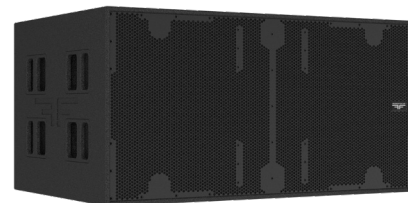

## Rigging accessories

---

**Cover trolley (chariot) ARES 12  
(3 and 4 pcs)**

## Subwoofers

---

**S 21**  
Touring high performance  
compact 21" subwoofer

**MTsub 218**  
High performance passive 2x18"  
touring subwoofer