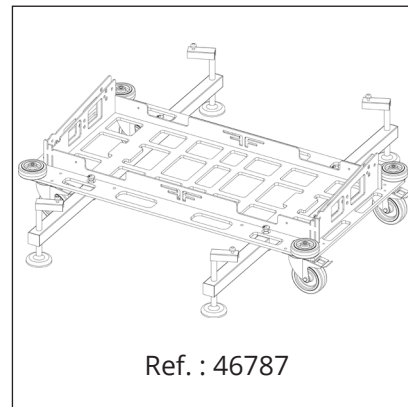

## Technical specifications

Description	3-way bi-amplified full-range line array element
Transducers	LF: 2 x 12" • MF: 8 x 3" • HF: 2 x 1" exit / voice coil diameter 1.75"
Frequency range (-6dB)	45Hz-19kHz
Nominal directivity (-6dB)	Horizontal 110° - Vertical: depends on the number of elements and array curvature.
SPL max (1)	144 dB
Processing	Dedicated AUDIOFOCUS and Armonia/Powersoft presets
Rigging	20 different inter-cabinet angle positions, from 0 to 14°
Connectors	2 x 8-point speakON
Nominal impedance	LF: 2 x 8 Ohm • MF: 8 Ohm • HF: 16 Ohm
Watt AES/peak	LF: 1200/4800 • MF: 160/640 W • HF: 80/320 W
Dimensions (H x W x D)	370 x 1170 x 620 mm • 14.56 x 46.06 x 24.40 inches
Weight	62kg / 136,68lbs
Finish	Highly resistant polyurea coating
Cabinet	Top grade birch plywood

## Rigging accessories

---

**Flying frame for ARES 12**

**Coupling frame from ARES 12 to ARES 8**

**Trolley for 4 x ARES 12**