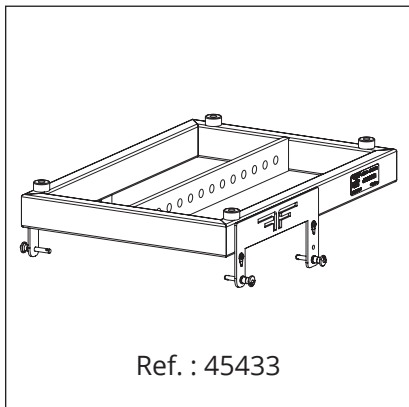

Rigging accessories

Flying frame for ARES 12