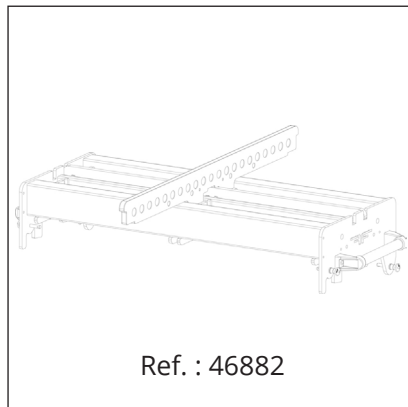

Coupling frame from ARES 12 to ARES 8