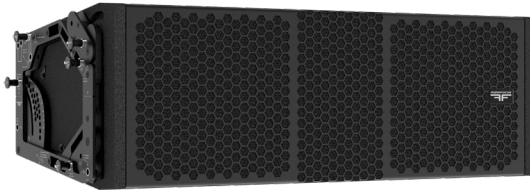

# ARES 12

Born to tour

ARES 12 is a bi-amplified 3-way touring system created for medium and large-scale concerts, theatre shows and other sound reinforcement scenarios where outstanding audio quality matters.

ARES 12 features dual 12" LF transducers, eight 3" drivers delivering outstanding MF and two 1" HF exit compression drivers coupled to a precision waveguide for smooth top-end performance.

When used with our A-series amplifiers, intuitive AUDIOFOCUS SCiO WebUI control software and dedicated presets enable perfect matching between the ARES 12 system and the audience. Powersoft amplifiers are also supported, with dedicated Armonia presets.

ARES 12 is built with pride in Belgium and coated in tough, weather-resistant polyurea to safeguard your investment. The cabinet front is protected by a rigid metal grill, backed by acoustically transparent foam.

## Technical specifications

Description	3-way bi-amplified full-range line array element
Transducers	LF: 2 x 12" • MF: 8 x 3" • HF: 2 x 1" exit / voice coil diameter 1.75"
Frequency range (-6dB)	45Hz-19kHz
Nominal directivity (-6dB)	Horizontal 110° - Vertical: depends on the number of elements and array curvature.
SPL max (1)	144 dB
Processing	Dedicated AUDIOFOCUS and Armonia/Powersoft presets
Rigging	20 different inter-cabinet angle positions, from 0 to 14°
Connectors	2 x 8-point speakON
Nominal impedance	LF: 2 x 8 Ohm • MF: 8 Ohm • HF: 16 Ohm
Watt AES/peak	LF: 1200/4800 • MF: 160/640 W • HF: 80/320 W
Dimensions (H x W x D)	370 x 1170 x 620 mm • 14.56 x 46.06 x 24.40 inches
Weight	62kg / 136,68lbs
Finish	Highly resistant polyurea coating
Cabinet	Top grade birch plywood