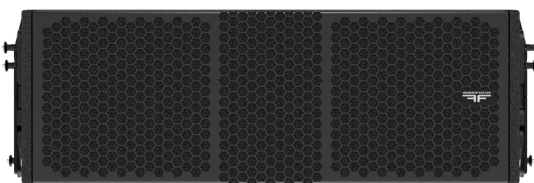

# ARES 12

Born to tour

ARES 12 is a bi-amplified 3-way touring system created for medium and large-scale concerts, theatre shows and other sound reinforcement scenarios where outstanding audio quality matters.

ARES 12 features dual 12" LF transducers, eight 3" drivers delivering outstanding MF and two 1" HF exit compression drivers coupled to a precision waveguide for smooth top-end performance.

When used with our A-series amplifiers, intuitive AUDIOFOCUS SCiO WebUI control software and dedicated presets enable perfect matching between the ARES 12 system and the audience. Powersoft amplifiers are also supported, with dedicated Armonia presets.

ARES 12 is built with pride in Belgium and coated in tough, weather-resistant polyurea to safeguard your investment. The cabinet front is protected by a rigid metal grill, backed by acoustically transparent foam.

## Technical specifications

Description	3-way bi-amplified full-range line array element
Transducers	LF: 2 x 12" • MF: 8 x 3" • HF: 2 x 1" exit / voice coil diameter 1.75"
Frequency range (-6dB)	45Hz-19kHz
Nominal directivity (-6dB)	Horizontal 110° - Vertical: depends on the number of elements and array curvature.
SPL max (1)	144 dB
Processing	Dedicated AUDIOFOCUS and Armonia/Powersoft presets
Rigging	20 different inter-cabinet angle positions, from 0 to 14°
Connectors	2 x 8-point speakON
Nominal impedance	LF: 2 x 8 Ohm • MF: 8 Ohm • HF: 16 Ohm
Watt AES/peak	LF: 1200/4800 • MF: 160/640 W • HF: 80/320 W
Dimensions (H x W x D)	370 x 1170 x 620 mm • 14.56 x 46.06 x 24.40 inches
Weight	62kg / 136,68lbs
Finish	Highly resistant polyurea coating
Cabinet	Top grade birch plywood