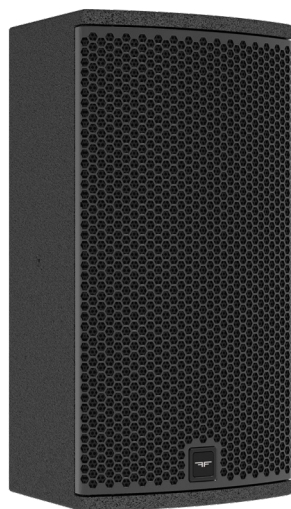

ISOLDE AP108ix Precision. Versatility. Power.

Short throw

90° x 60°

55Hz to 20kHz

Isolde AP108ix is a powerful, passive, compact point source loudspeaker, optimized for fixed installation scenarios. A premium 8" LF transducer incorporating Tetracoil technology ensures best-in-class SPL and massive headroom. The chosen neodymium magnet 1.4" exit throat / 2.4" voice coil HF transducer is from the same family as the drivers employed in our flagship series, sharing the same acclaimed intelligibility and audio signature across the range.

As a 2-way loudspeaker, Isolde outshines rival coax designs with superior control and directivity. This precision is augmented by a custom engineered, 3D printed horn concept, enforcing rigid control over the speaker's coverage pattern.

The ability to quickly rotate the horn through 90°, coupled with its unique cabinet shape, allows AP108ix to do double duty as a compact wedge monitor. Wall and ceiling mounting options underline Isolde AP108ix's readiness to perform wherever high SPL is needed in a small package.

Isolde AP108ix is made in Belgium using birch plywood for peerless rigidity and audio transparency.

Technical specifications

Description	2 way passive point source installation loudspeaker
Transducers	LF: 1 x 8" Tetracoil • HF: 1 x 1.4" exit compression driver / voice coil diameter 2.4"
Frequency range (-6dB)	55 Hz -20 kHz
SPL peak/1m (1)	129dB
Processing	Dedicated AUDIOFOCUS A-series SCiO and Powersoft Armonia presets
Rigging	Optional ceiling mount / vertical yoke
Connectors	2 x 4-point speakON
Nominal Impedance	8ohms
Watt AES/peak	400W / 1600W
Dimensions (H x W x D)	260mm x 495mm x 250mm • 10.2 x 19.5 x 9.8 inches
Weight	10.5kg / 23lbs
Finish	Highly resistant polyurea coating
Cabinet	Top grade birch plywood