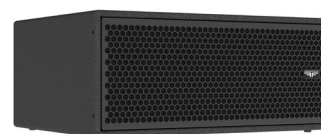

C210S

Low-profile 2x10" self-powered Subwoofer