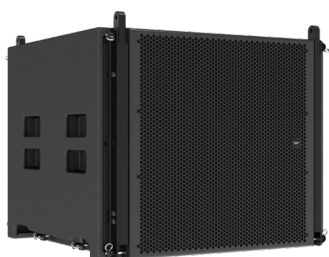

Subwoofers

118S

High-power active compact 18" subwoofer